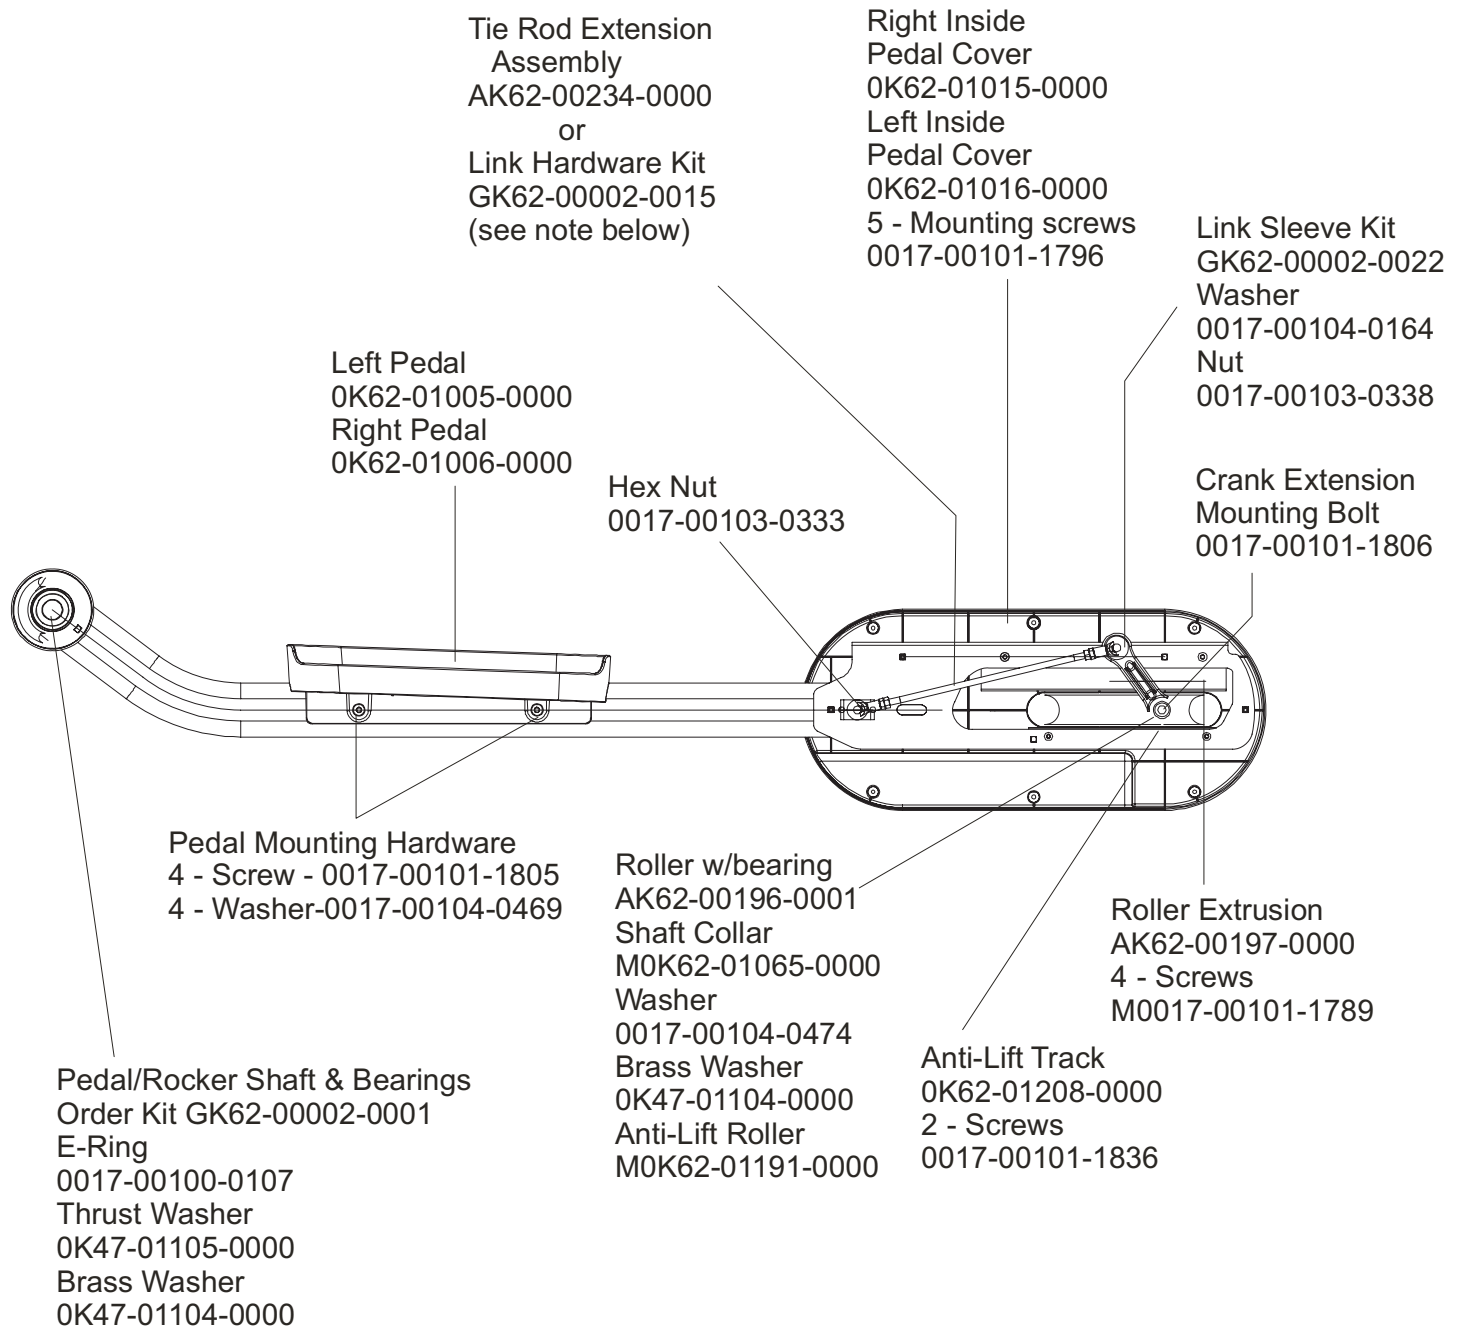

Description	Part No.
OPERATION MANUAL (CD)	OKCD-02003-0001
SERVICE MANUAL	M051-00K62-A149
TOUCH UP PAINT: SPRAY CAN .5 OZ BOTTLE W/APPLICATOR .33 OZ PEN	0017-00008-0204 0017-00008-0205 0017-00008-0206
HARDWARE BAG	AK62-00152-0001
ACCESS PANEL ASSEMBLY CONSISTS OF: 120" COAX CABLE 120" POWER EXTENSION CABLE BRACKET F-TYPE PANEL CONNECTOR #8 PLASTIC GROMMET	AK62-00210-0000 AK32-00020-0002 AK32-00078-0001 OK62-01179-0001 0017-00021-2846 0017-00042-0754
PLUG IN OPTION 120/60	GK62-00002-0018
PLUG IN OPTION 240/50 UK	GK62-00002-0019
PLUG IN OPTION 240v AUS	GK62-00002-0020
PLUG IN OPTION 230/50 CONT	GK62-00002-0021

This treadmill has both Lifepulse sensors and telemetry for reading heart rate.

Language	Part Nos.	
	Console	Overlay/Bezel/Switch
Eng + Met	AK62-00329-0001	AK62-00191-0001
Ger/Met	AK62-00329-0003	AK62-00191-0003
Spn/Met	AK62-00329-0004	AK62-00191-0004
Jap/Met	AK62-00329-0006	AK62-00191-0006
Frn/Met	AK62-00329-0007	AK62-00191-0007
Ital/Met	AK62-00329-0008	AK62-00191-0008
Dut/Met	AK62-00329-0009	AK62-00191-0009
Port/Met	AK62-00329-0010	AK62-00191-0010
Turk/Met	AK62-00329-0014	AK62-00191-0014

not shown:
Accessory Tray
0K62-01022-0000
Mounting Screws (2)
0017-00101-1846

Bearing Insert Assembly
AK62-00299-0000

Service Kit
GK62-00002-0044
kit contents:
Crankshaft (1)
Bearings (2)
Bearing Flanges (2 sets)
Nuts (4)
Washers (4)

Service Kit
GK62-000002-0045
kit contents:
Intermediate Shaft (1)
Bearings (2)
Bearing Flanges (2 sets)
Nuts (4)
Washers (4)